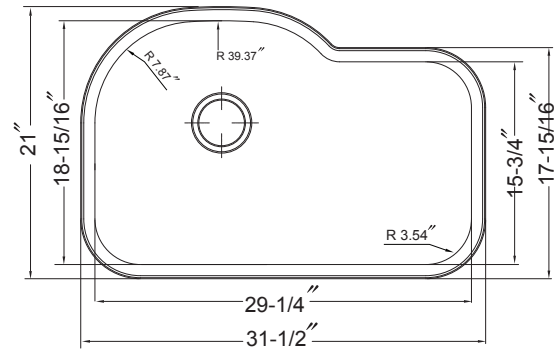

Villa Collection

Topmount Offset Single Bowl Model VIL-3221ST

VIL-3221ST

FEATURES

- Premium grade T-304 stainless steel
- 9" depth • 18 gauge
- StoneShield undercoating over Sound Deadening pad
- Spexedge
- Lustrous satin with highlighted rim
- Fits 36" sink base • 3-1/2" drain opening
- Supplied with cutout template, fasteners and instructions
- cUPC® Listed
- Lifetime Limited Warranty

OPTIONAL ACCESSORIES

- Bottom Grid: SWG-27170FS
- Cutting Board : CIT-1417
- Strainer: BAS-2000-SS

OVERALL DIMENSIONS	EACH BOWL	CUTOUT SIZE	PACKAGING*	WEIGHT*
31-1/2" x 21"	29-1/4" x 18-15/16"	See Template	1/16/20 pcs.	22/390/420 lbs.

*Standard packaging: Single boxed /Pallet of single boxed/Pallet of bulk pack.
All dimensions are in inches. Specifications subject to change without notice.

Installation profile

Project/Job name _____

Architect/Engineer _____