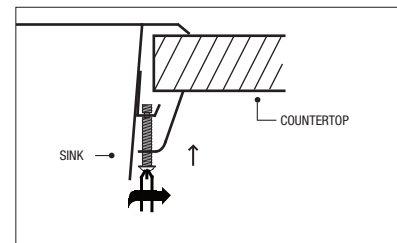

Installation profile

Project/Job name _____

Architect/Engineer _____

Contractor _____

Model _____ Q'ty _____

Notes _____