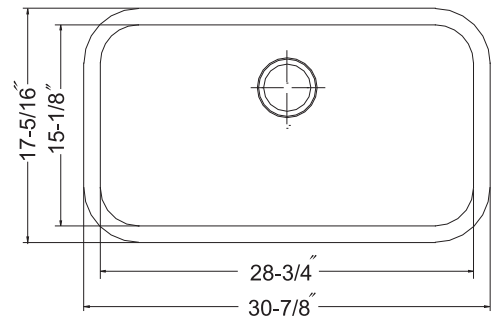

CeraSteel Collection

Porcelain Enamel Steel Large Single Bowl

Model

CER-3118S-WH - White   CER-3118S-BQ - Biscuit
CER-3118S-ES - Espresso   CER-3118S-NB - Navy Blue
CER-3118S-BL - Black   CER-3118S-MT - Mint
CER-3118S-LE - Lemon   CER-3118S-SL - Slate

FEATURES

- Non-porous glossy surface
- 9" depth, 3-1/2" drain opening
- Chip, crack and scratch resistant
- 8 distinctive colors
- Double baked at 1500°F
- Sound absorbing foam pad
- Easy undermount installation
- Fits 36" sink base
- Supplied with cutout template, fasteners and instructions
- 10 year Limited Warranty

OPTIONAL COLORS

Color variations possible due to printing constraints.

OPTIONAL ACCESSORIES

Bottom Grid: SWG-2714C
Strainer : BAS-2000-SS

OVERALL DIMENSIONS	EACH BOWL	CUTOUT SIZE	PACKAGING*	WEIGHT*
30-7/8" x 17-5/16"	28-3/4" x 15-1/8"	See Template	1/16 pcs.	26/460lbs.

*Standard packaging: Single boxed /Pallet of single boxed.
All dimensions are in inches. Specifications subject to change without notice.

Project/Job name _____

Architect/Engineer _____

Contractor _____

Model _____ Q'ty _____

Notes _____

CER-3118S

Installation profile