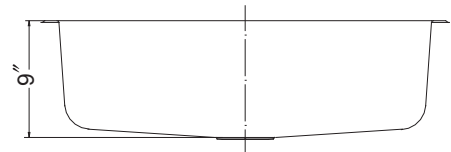

CeraSteel Collection

Porcelain Enamel Steel Large Single Bowl

Model

CER-3118S-WH - White   CER-3118S-BQ - Biscuit
CER-3118S-ES - Espresso   CER-3118S-NB - Navy Blue
CER-3118S-BL - Black   CER-3118S-MT - Mint
CER-3118S-LE - Lemon   CER-3118S-SL - Slate

FEATURES

- Non-porous glossy surface
- 9" depth, 3-1/2" drain opening
- Chip, crack and scratch resistant
- 8 distinctive colors
- Double baked at 1500°F
- Sound absorbing foam pad
- Easy undermount installation
- Fits 36" sink base
- Supplied with cutout template, fasteners and instructions
- 10 year Limited Warranty

OPTIONAL COLORS

Color variations possible due to printing constraints.

OPTIONAL ACCESSORIES

Bottom Grid: SWG-2714C
Strainer : BAS-2000-SS

OVERALL DIMENSIONS	EACH BOWL	CUTOUT SIZE	PACKAGING*	WEIGHT*
30-7/8" x 17-5/16"	28-3/4" x 15-1/8"	See Template	1/16 pcs.	26/460lbs.

*Standard packaging: Single boxed /Pallet of single boxed.
All dimensions are in inches. Specifications subject to change without notice.

Project/Job name _____

Architect/Engineer _____

Contractor _____

Model _____ Q'ty _____

Notes _____

CER-3118S

Installation profile